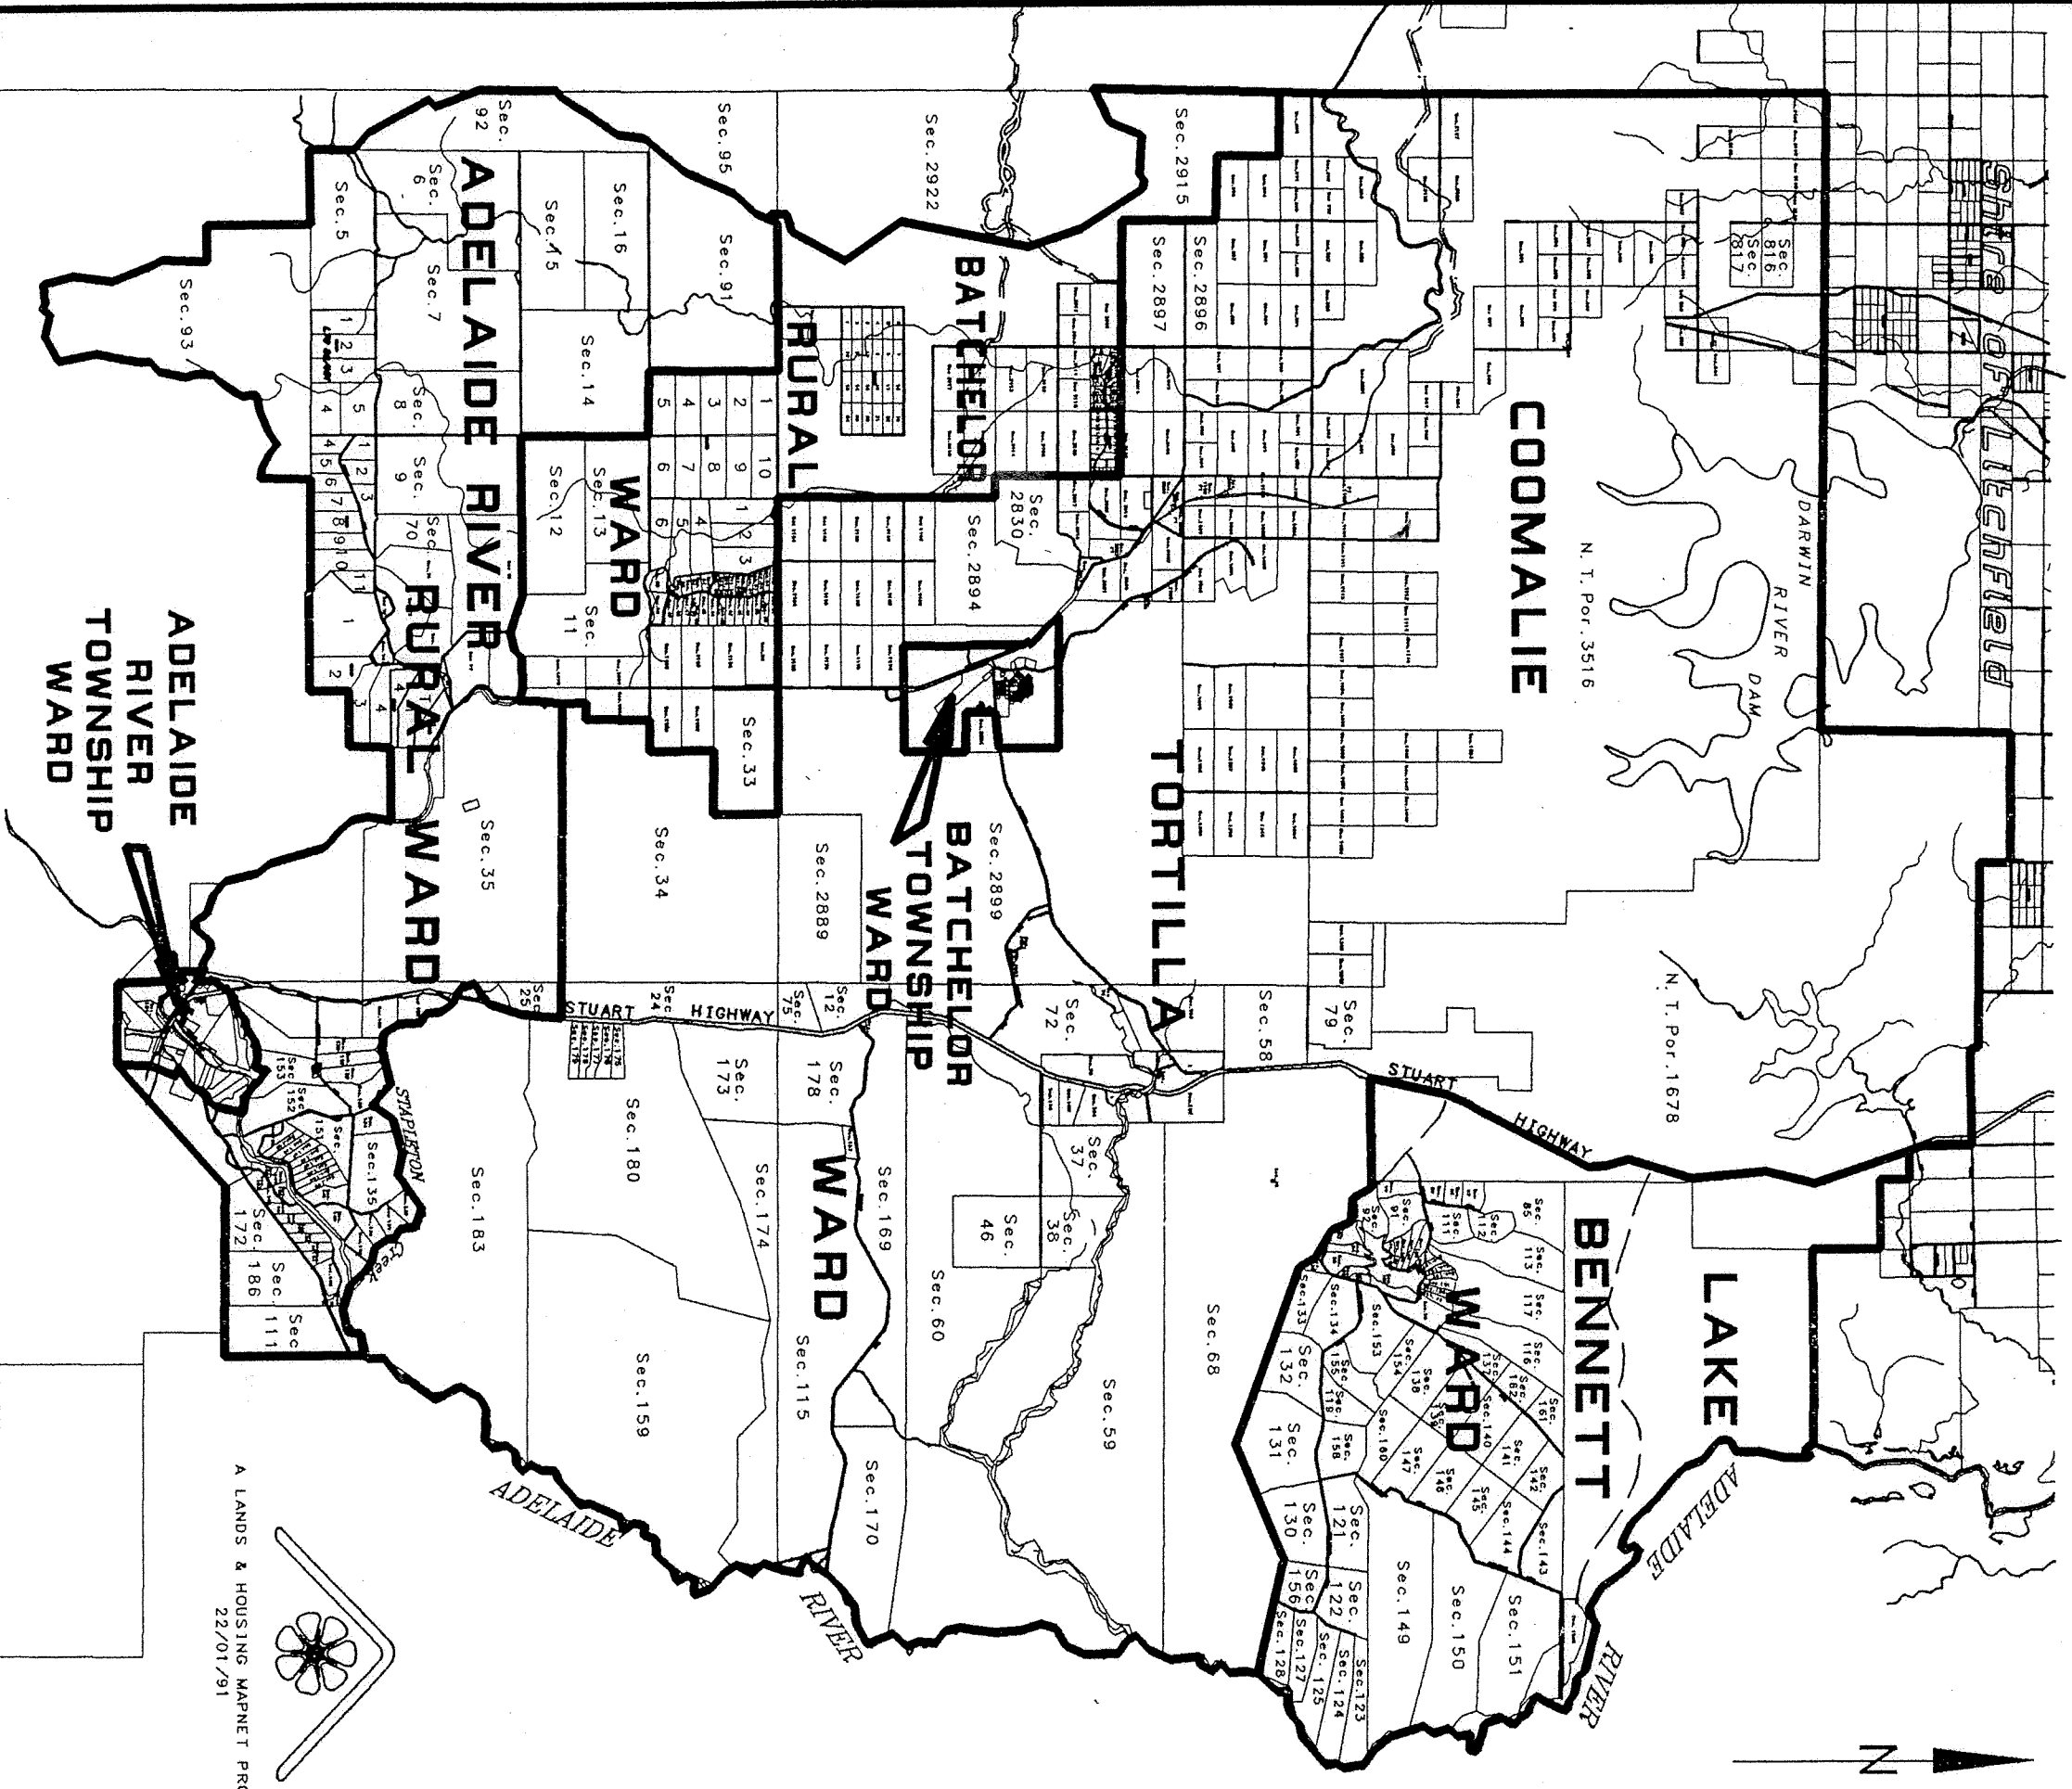

COOMALIE COMMUNITY GOVERNMENT COUNCIL WARD BOUNDARIES

WARDS : ADELAIDE RIVER RURAL, ADELAIDE RIVER TOWNSHIP, BATCHELOR RURAL, BATCHELOR TOWNSHIP, COOMALIE/TORTILLA, LAKE BENNETT.

SCALE 1 : 250000

A LANDS & HOUSING MARKET PRODUCT
22/01/91